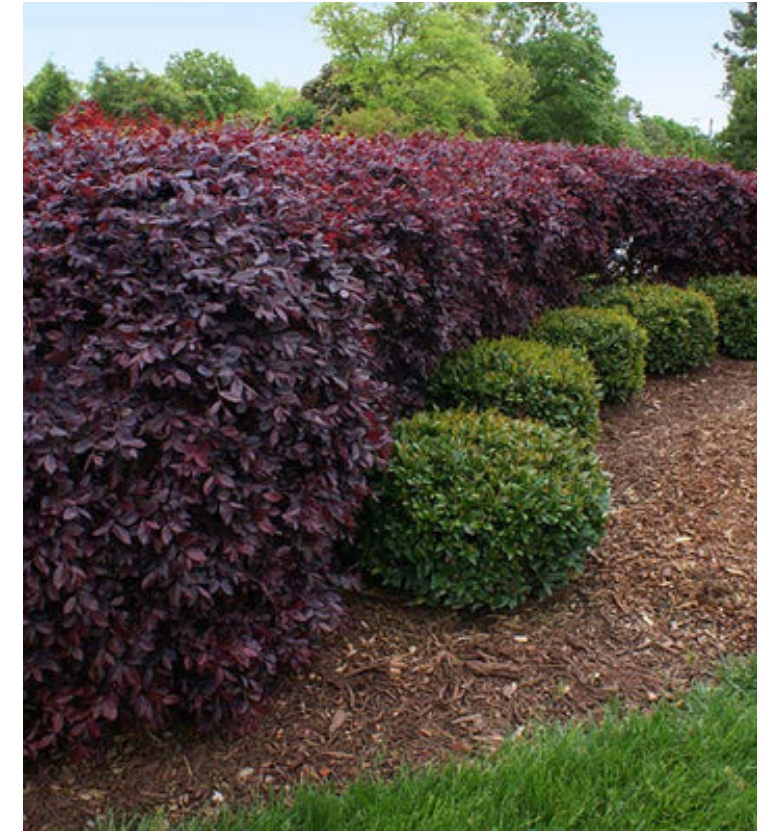

YOSHINO CRYPTOMERIA

D.D. BLANCHARD SOUTHERN MAGNOLIA

NELLIE STEVENS HOLLY

RUBY FRINGE FLOWER

BUFFER PLANTING

SNELLVILLE TOWNE CENTER FLATS

0 5 10 20

JULY · 03 · 2024