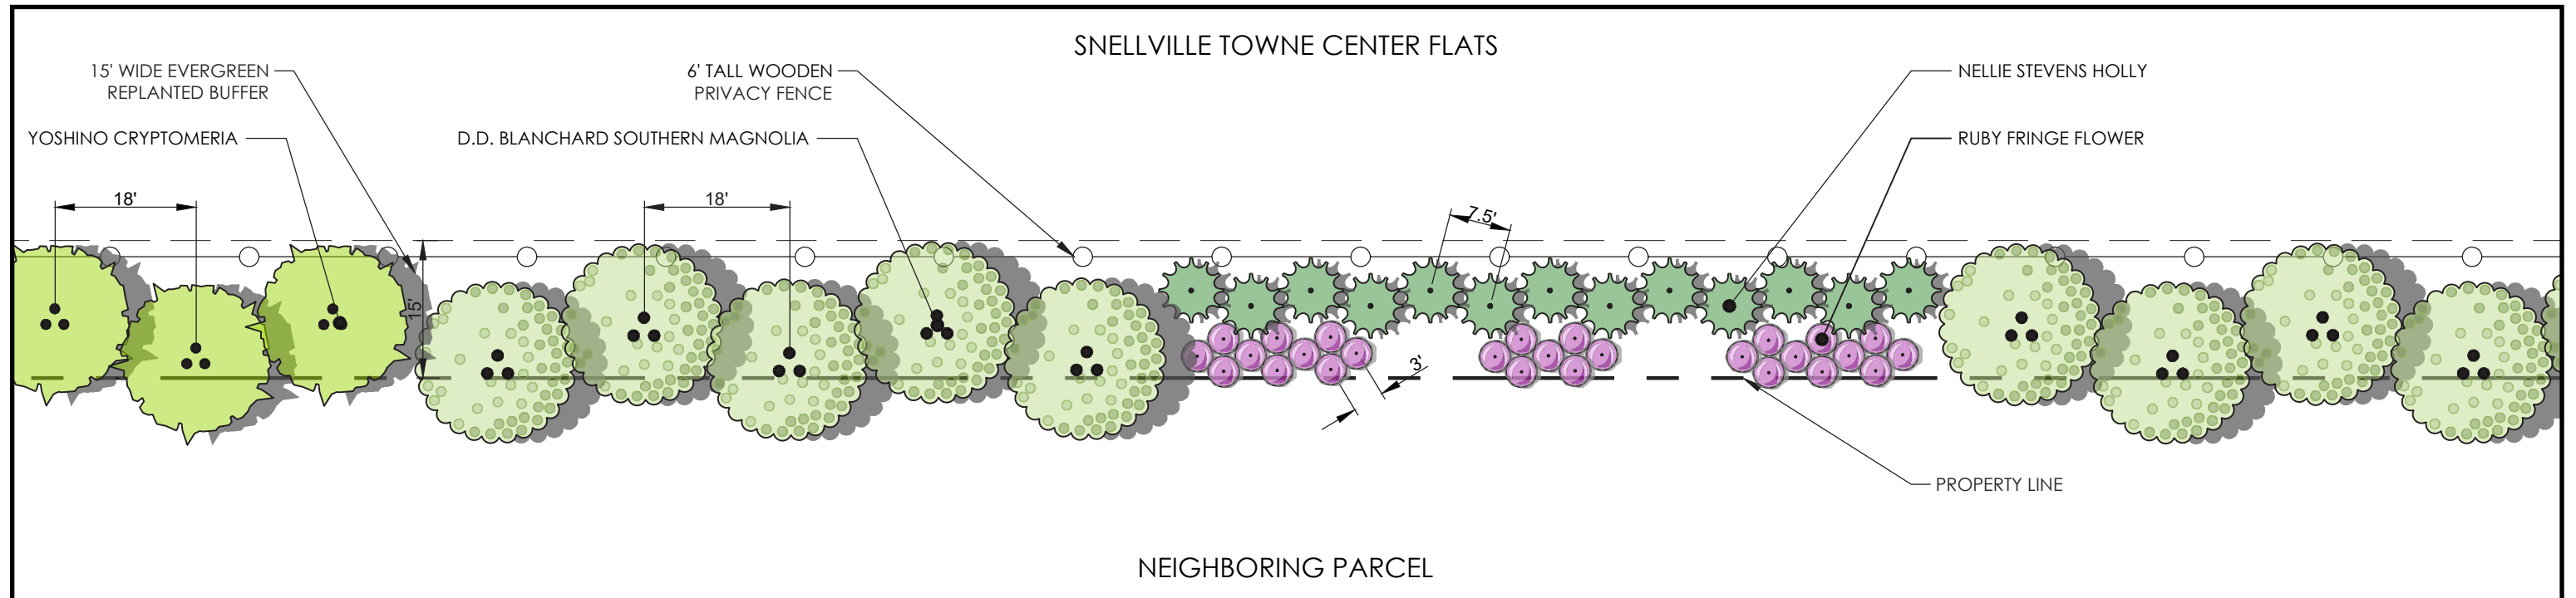

YOSHINO CRYPTOMERIA

D.D. BLANCHARD SOUTHERN MAGNOLIA

NELLIE STEVENS HOLLY

RUBY FRINGE FLOWER

BUFFER PLANTING

SNELLVILLE TOWNE CENTER FLATS

0 5 10 20

JULY · 03 · 2024