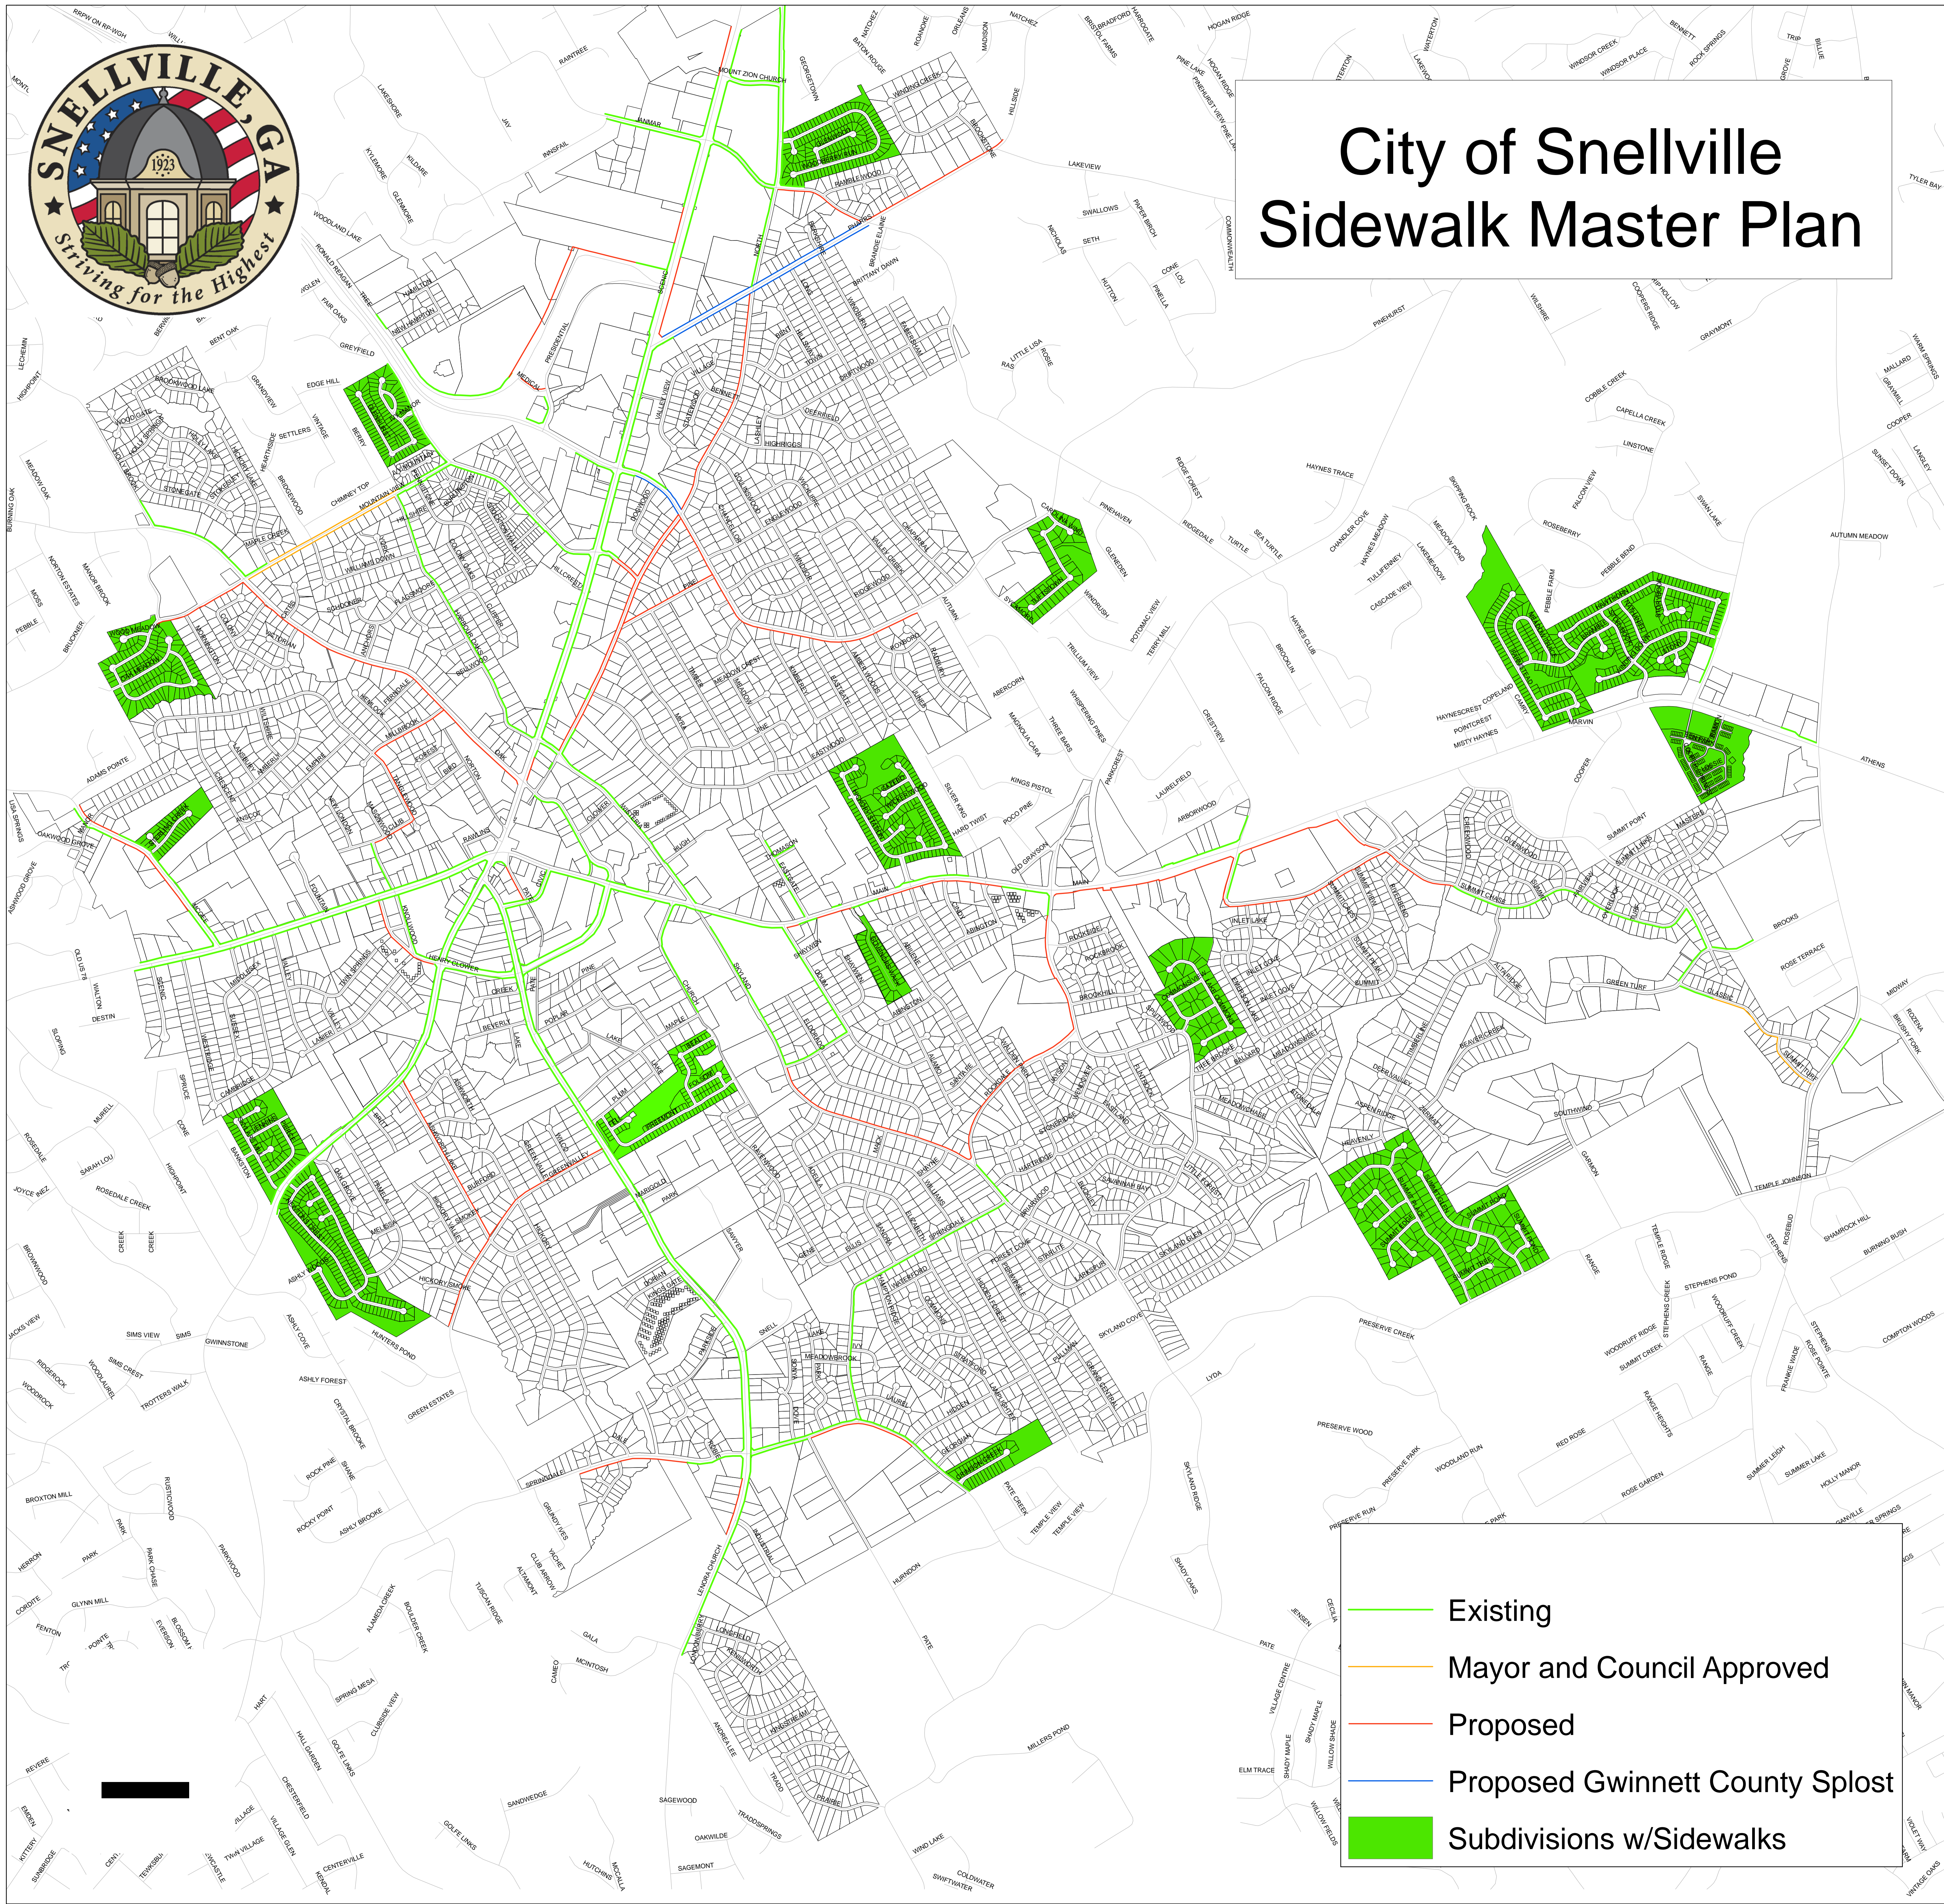

City of Snellville Sidewalk Master Plan

- Existing
- Mayor and Council Approved
- Proposed
- Proposed Gwinnett County Splost
- Subdivisions w/Sidewalks